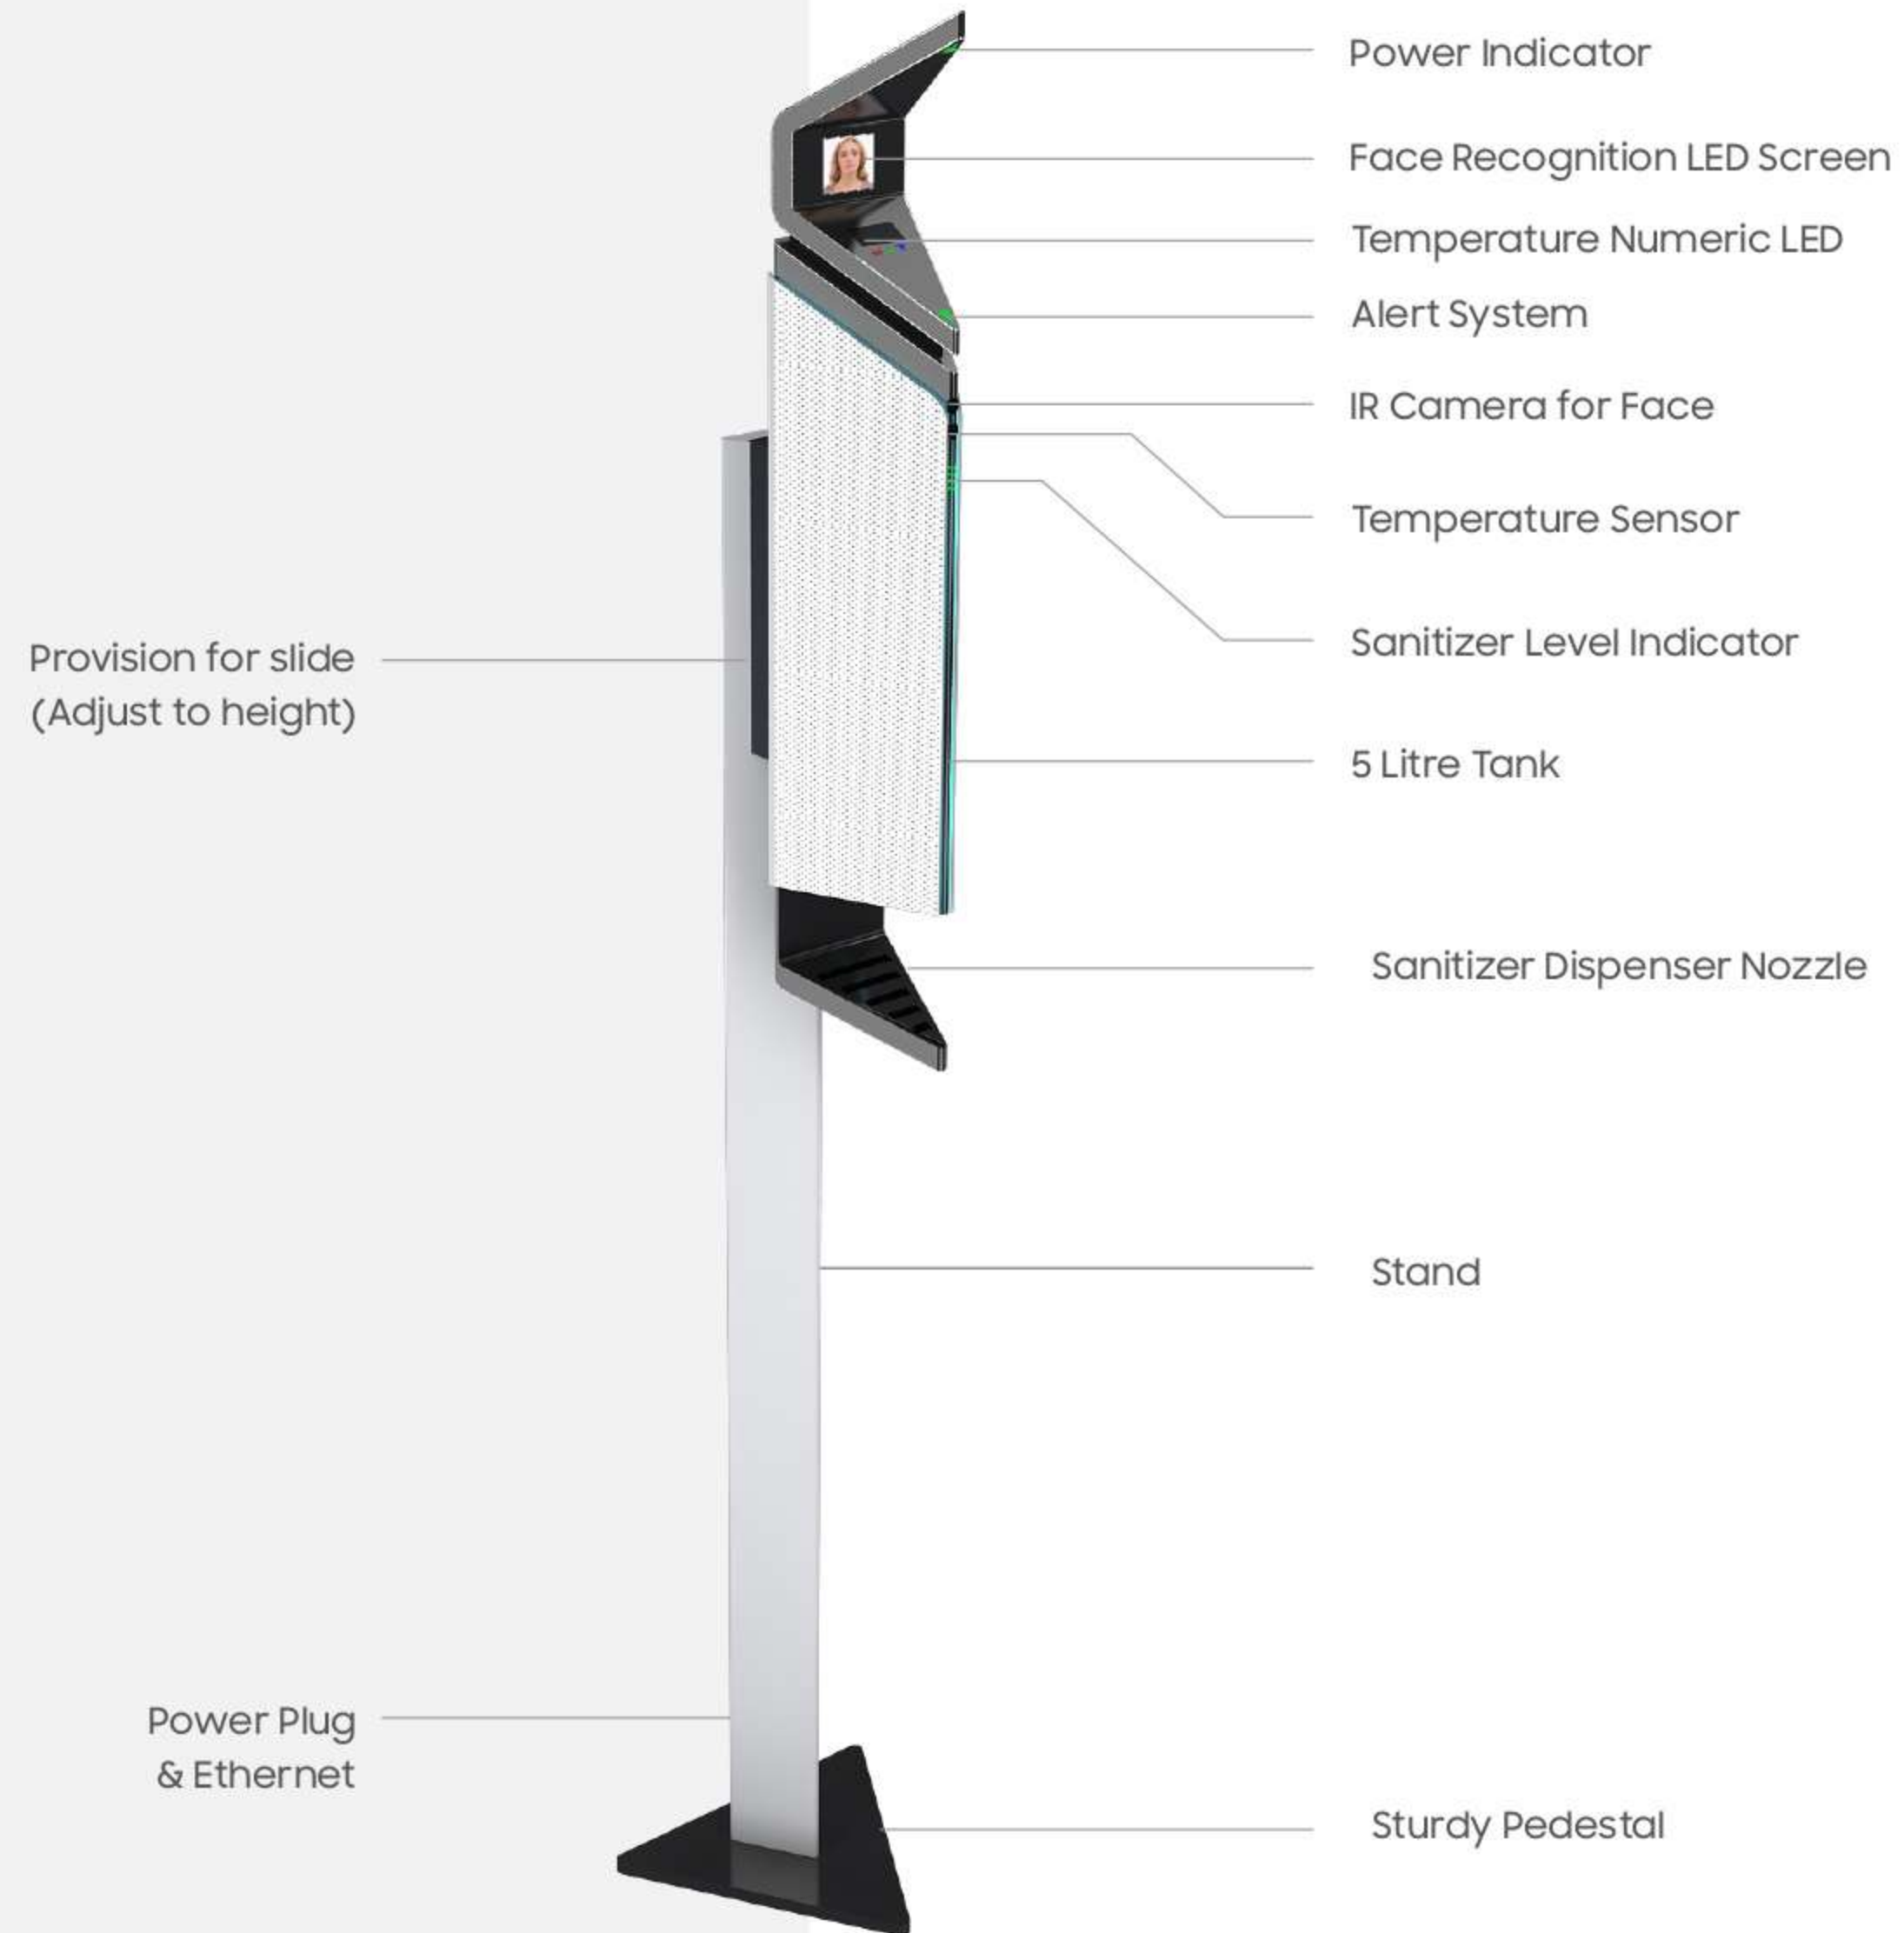

FACIAL RECOGNITION TERMINAL

THERMAL CAMERA

AUTOMATIC HAND SANITIZER

Bio Metric Identity &
Authentication

Face Mask Recognition

Temperature Detection

Automatic Hand Sanitizer

Face Recognition for
Time and Attendance

Dashboard for HR
Management

Adjustable Height Mechanism (2.5 ft to 6 ft). Suitable for Kids & Adults.

Sismatik Solutions Pvt Ltd

#30, Nandi Sunshine, 4th Cross, Yamlur, Bangalore. Pin: 560037

Mob: 8277424238/ 9901447416, Email: anup@blynk.it/ veekay@blynk.it