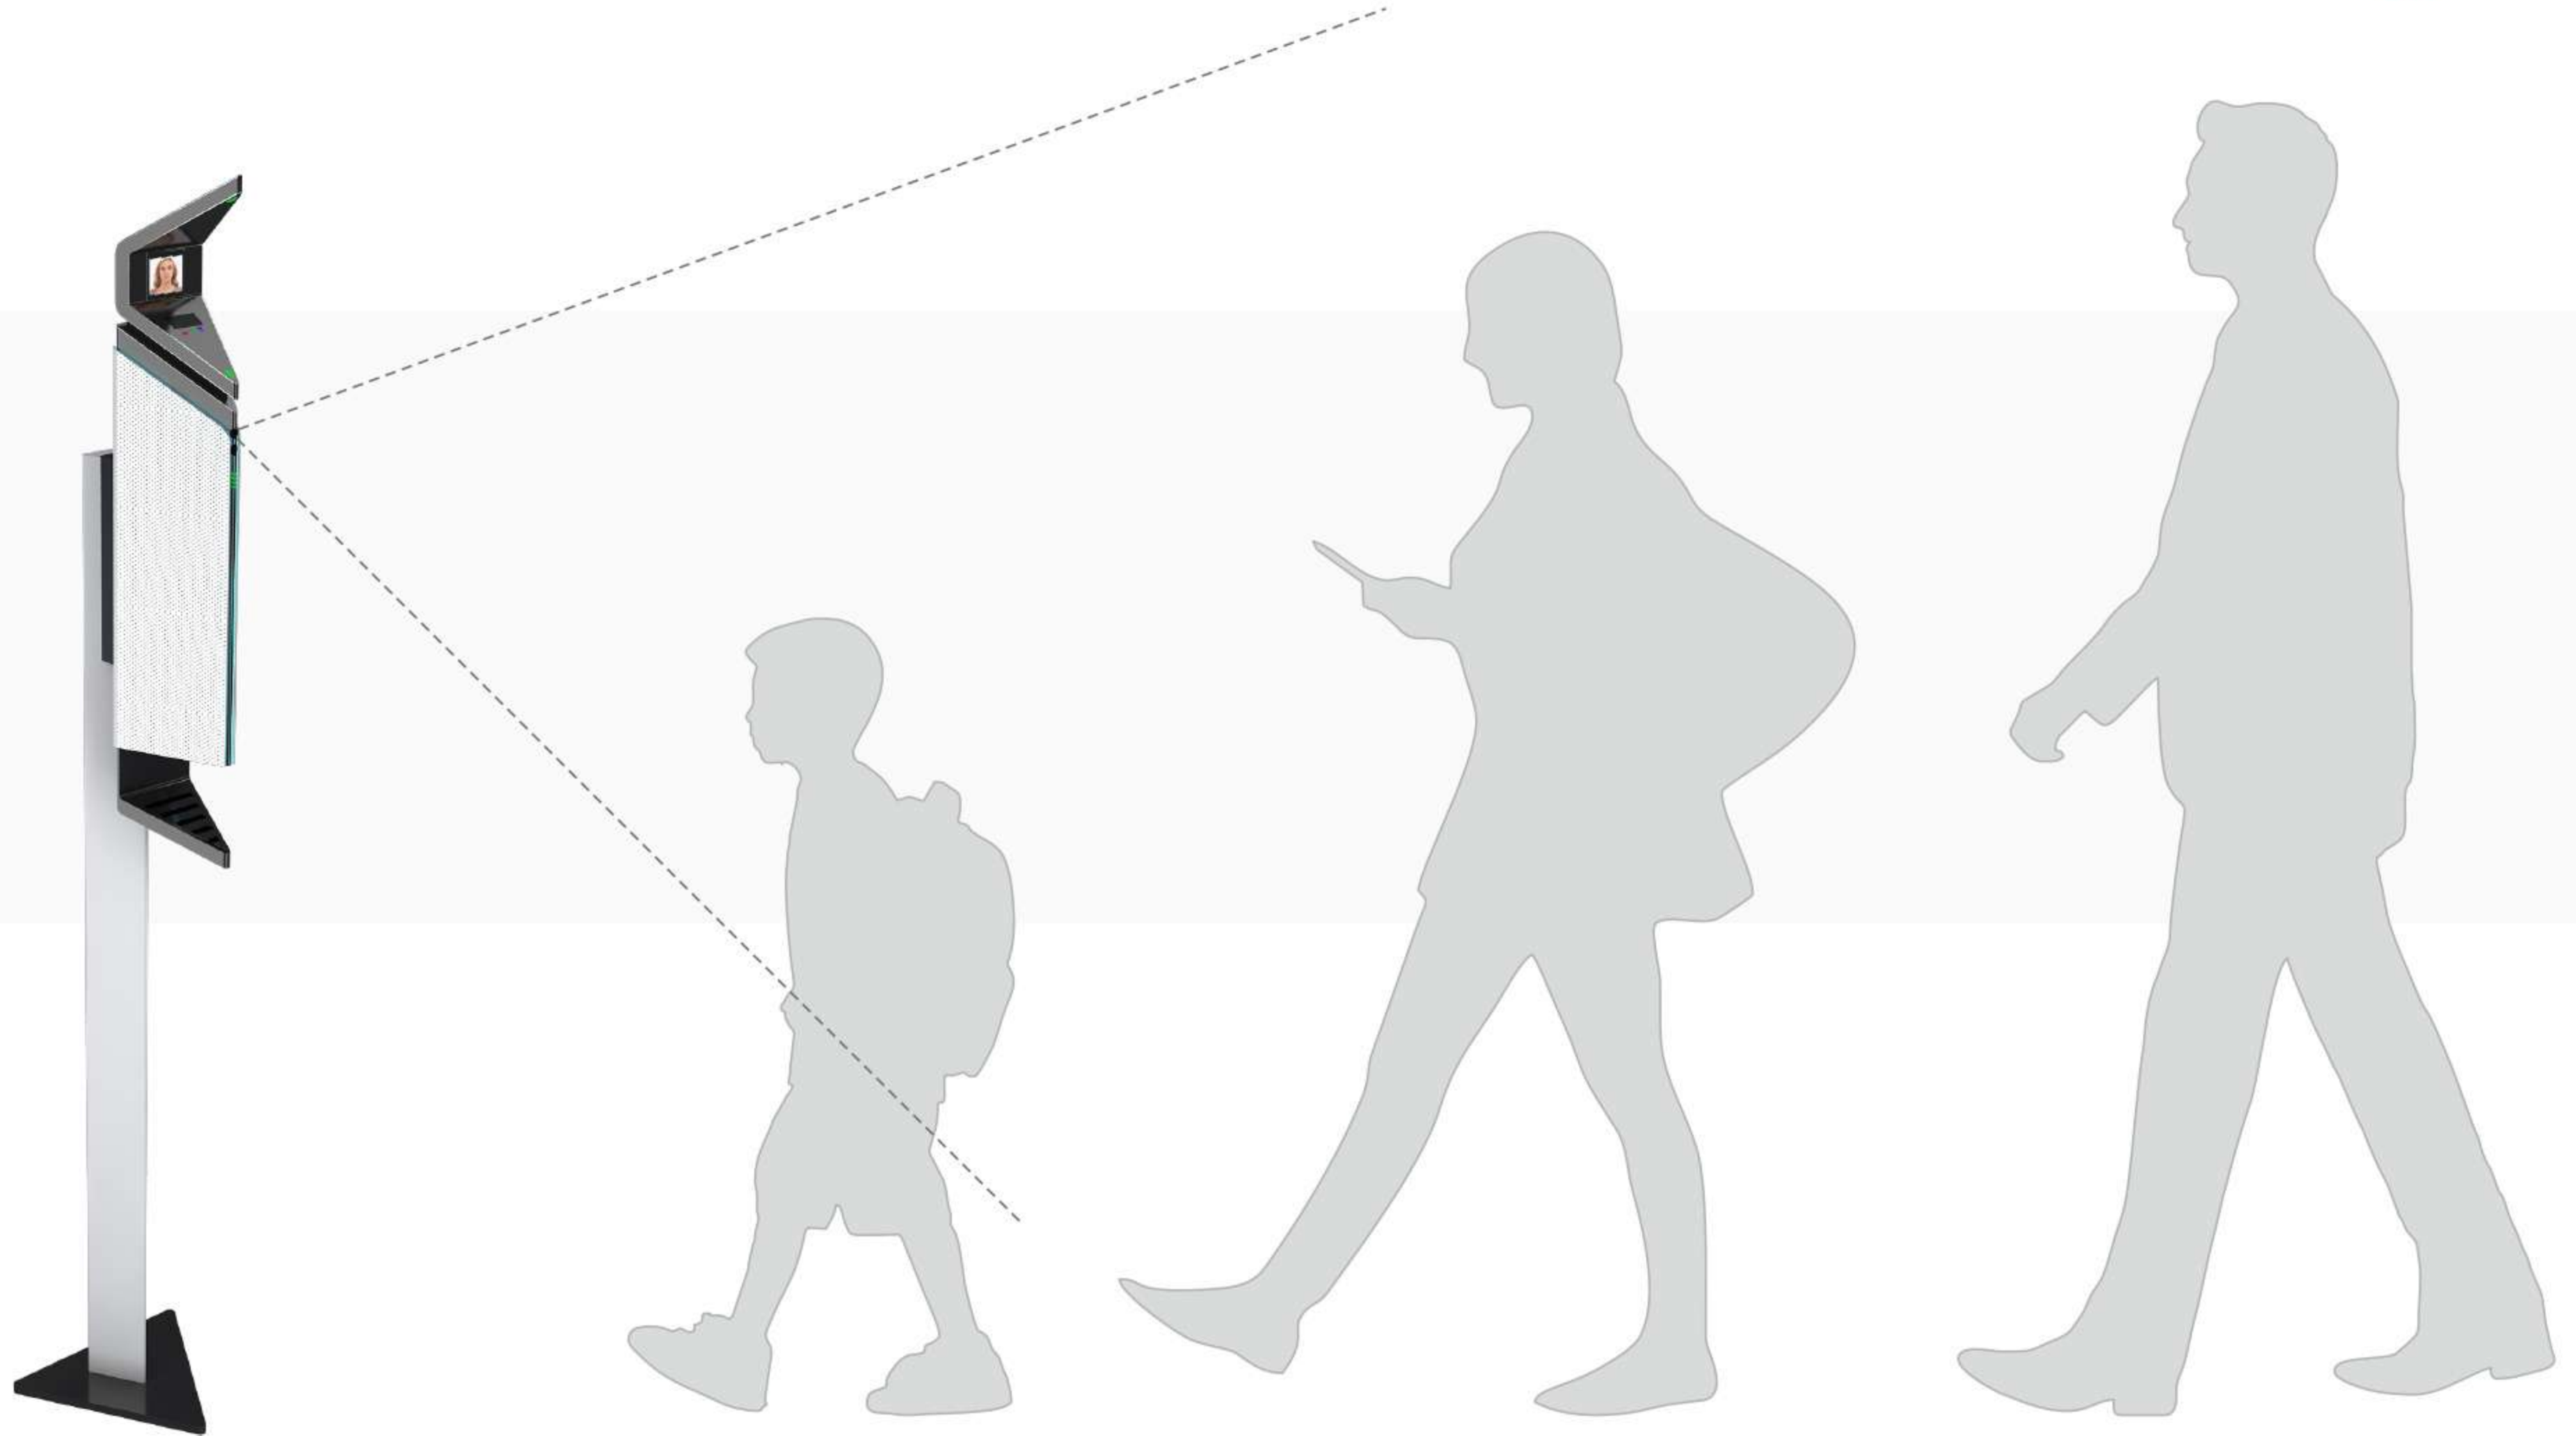

FACIAL RECOGNITION TERMINAL

THERMAL CAMERA

AUTOMATIC HAND SANITIZER

Bio Metric Identity &
Authentication

Face Mask Recognition

Temperature Detection

Automatic Hand Sanitizer

Face Recognition for
Time and Attendance

Dashboard for HR
Management

Adjustable Height Mechanism (2.5 ft to 6 ft). Suitable for Kids & Adults.

Sismatik Solutions Pvt Ltd

#30, Nandi Sunshine, 4th Cross, Yamlur, Bangalore. Pin: 560037

Mob: 8277424238/ 9901447416, Email: anup@blynk.it/ veekay@blynk.it