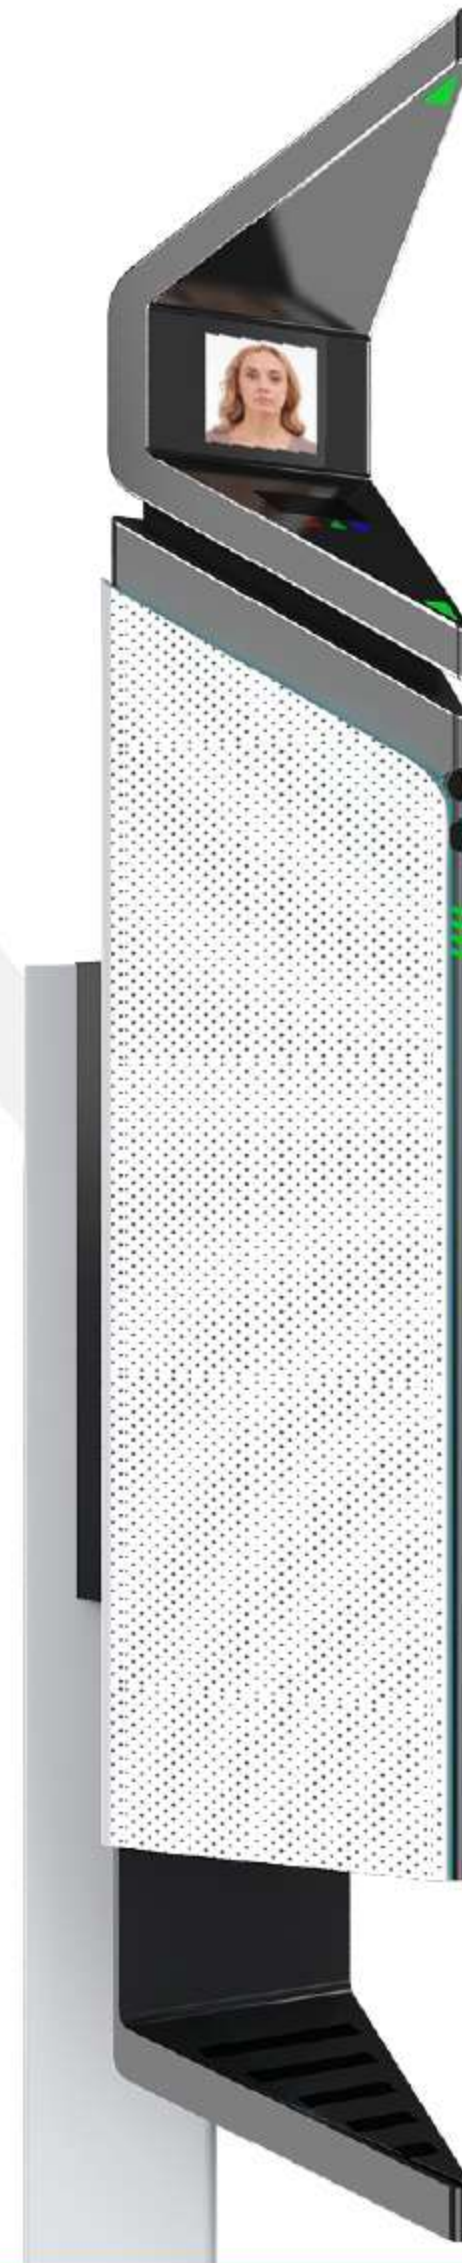

FACIAL RECOGNITION TERMINAL

THERMAL CAMERA

AUTOMATIC HAND SANITIZER

Bio Metric Identity &
Authentication

Face Mask Recognition

Temperature Detection

Automatic Hand Sanitizer

Face Recognition for
Time and Attendance

Dashboard for HR
Management

Adjustable Height Mechanism (2.5 ft to 6 ft). Suitable for Kids & Adults.

Sismatik Solutions Pvt Ltd

#30, Nandi Sunshine, 4th Cross, Yamlur, Bangalore. Pin: 560037

Mob: 8277424238/ 9901447416, Email: anup@blynk.it/ veekay@blynk.it